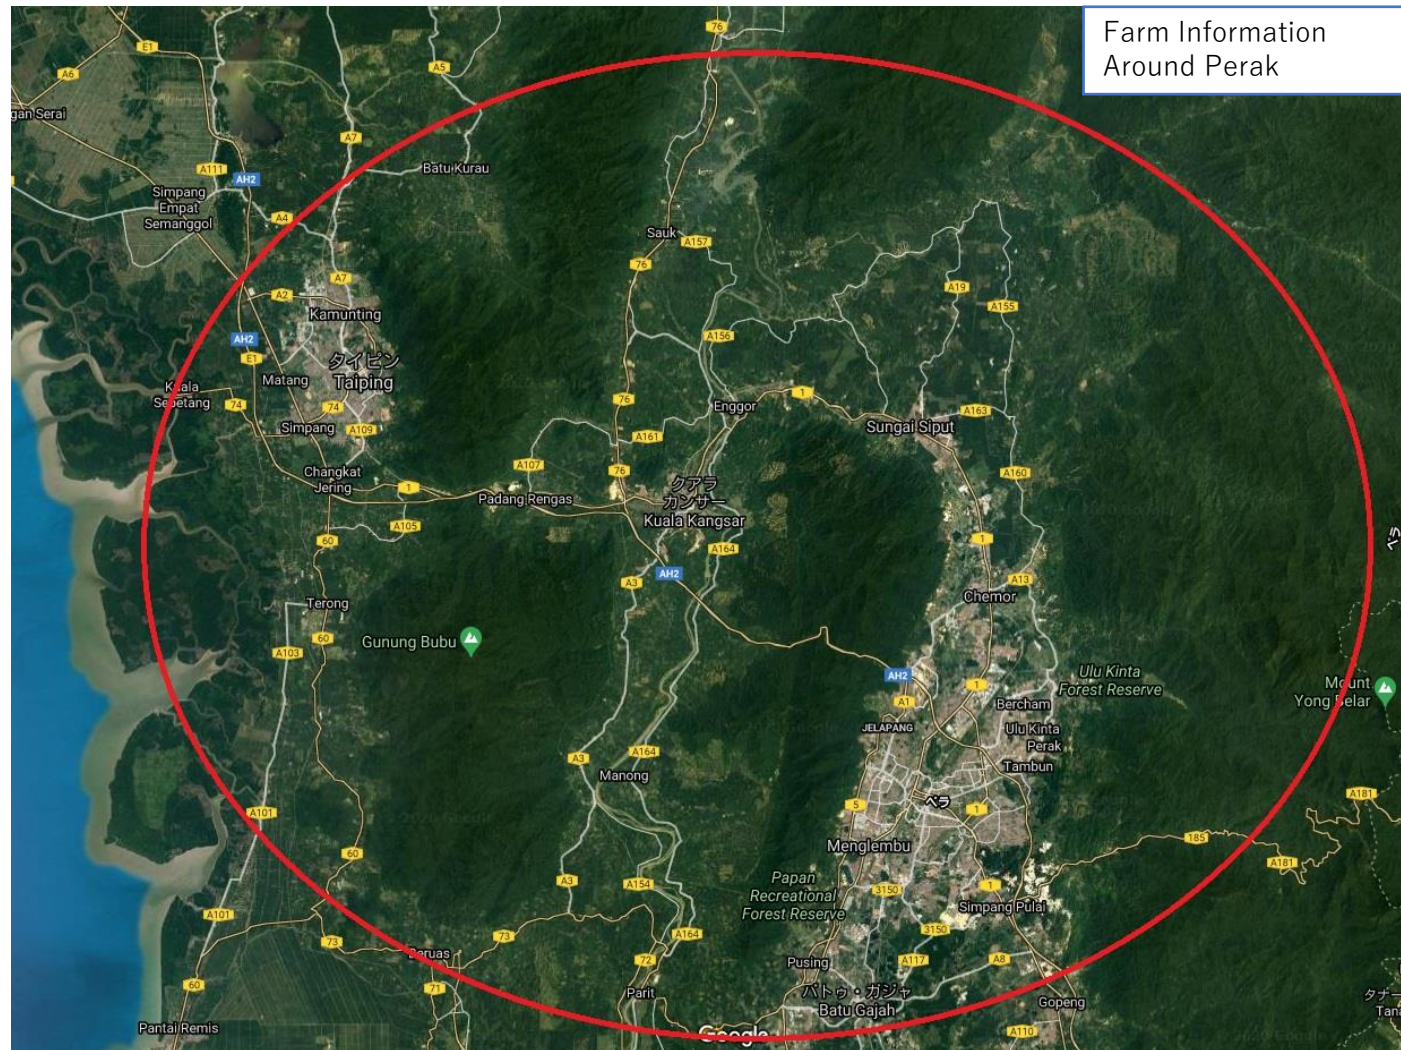

Farm Information
Around Sitiawan

Palm Oil Mill	Address
PGEO OIL MILL SDN BHD	G4 & G5, Lumut Port Industrial Park, 32200 Sitiawan, Negeri Perak,
Pangkor Oil Mills Sdn. Bhd.	Lot V-1, Lumut Port Industrial Park, Kampung Aceh, Sitiawan, 32000 Sitiawan, Perak,
Sungai Kerang Palm Oil Mill	No. 23, Sungai Kerang, Perak, 32000 Sitiawan,
Kilang Kelapa Sawit Lekir Sdn. Bhd.	Batu 11, Lekir, 32000, Sitiawan, Perak,
Pantai Remis Palm Oil Mill Sdn. Bhd.	Lot 790, Jalan Ayer Tawar, 32500, Changkat Keruing, Perak

Farm Information
Around Perak

Palm Oil Mill	Address
Ban Hong Oil Mill	SD 13/2, Jalan Ipoh, Kawasan Perusahaan Menglembu, 31450 Menglembu, Negeri Perak
Trong Palm Oil Mill	TRONG OIL MILL , LOCKED BAG NO.3 TERONG, 34800 Taiping, Negeri Perak,
Temerloh Mill Sdn Bhd	Lot 2, Mukim Trong, Larut Matang, 34800, Trong, Perak,
Tian Siang Palm Oil Mill (Perak) Sdn Bhd	Sungai Tenang, 34800 Terong, Perak
Awan Timur Palm Oil	Unnamed Road,, Batu Hampar, 34800 Pantai Remis, Perak
United International Enterprise (M) Sdn. Bhd.	Mail Bag 1, 34900, Pantai Remis, Perak